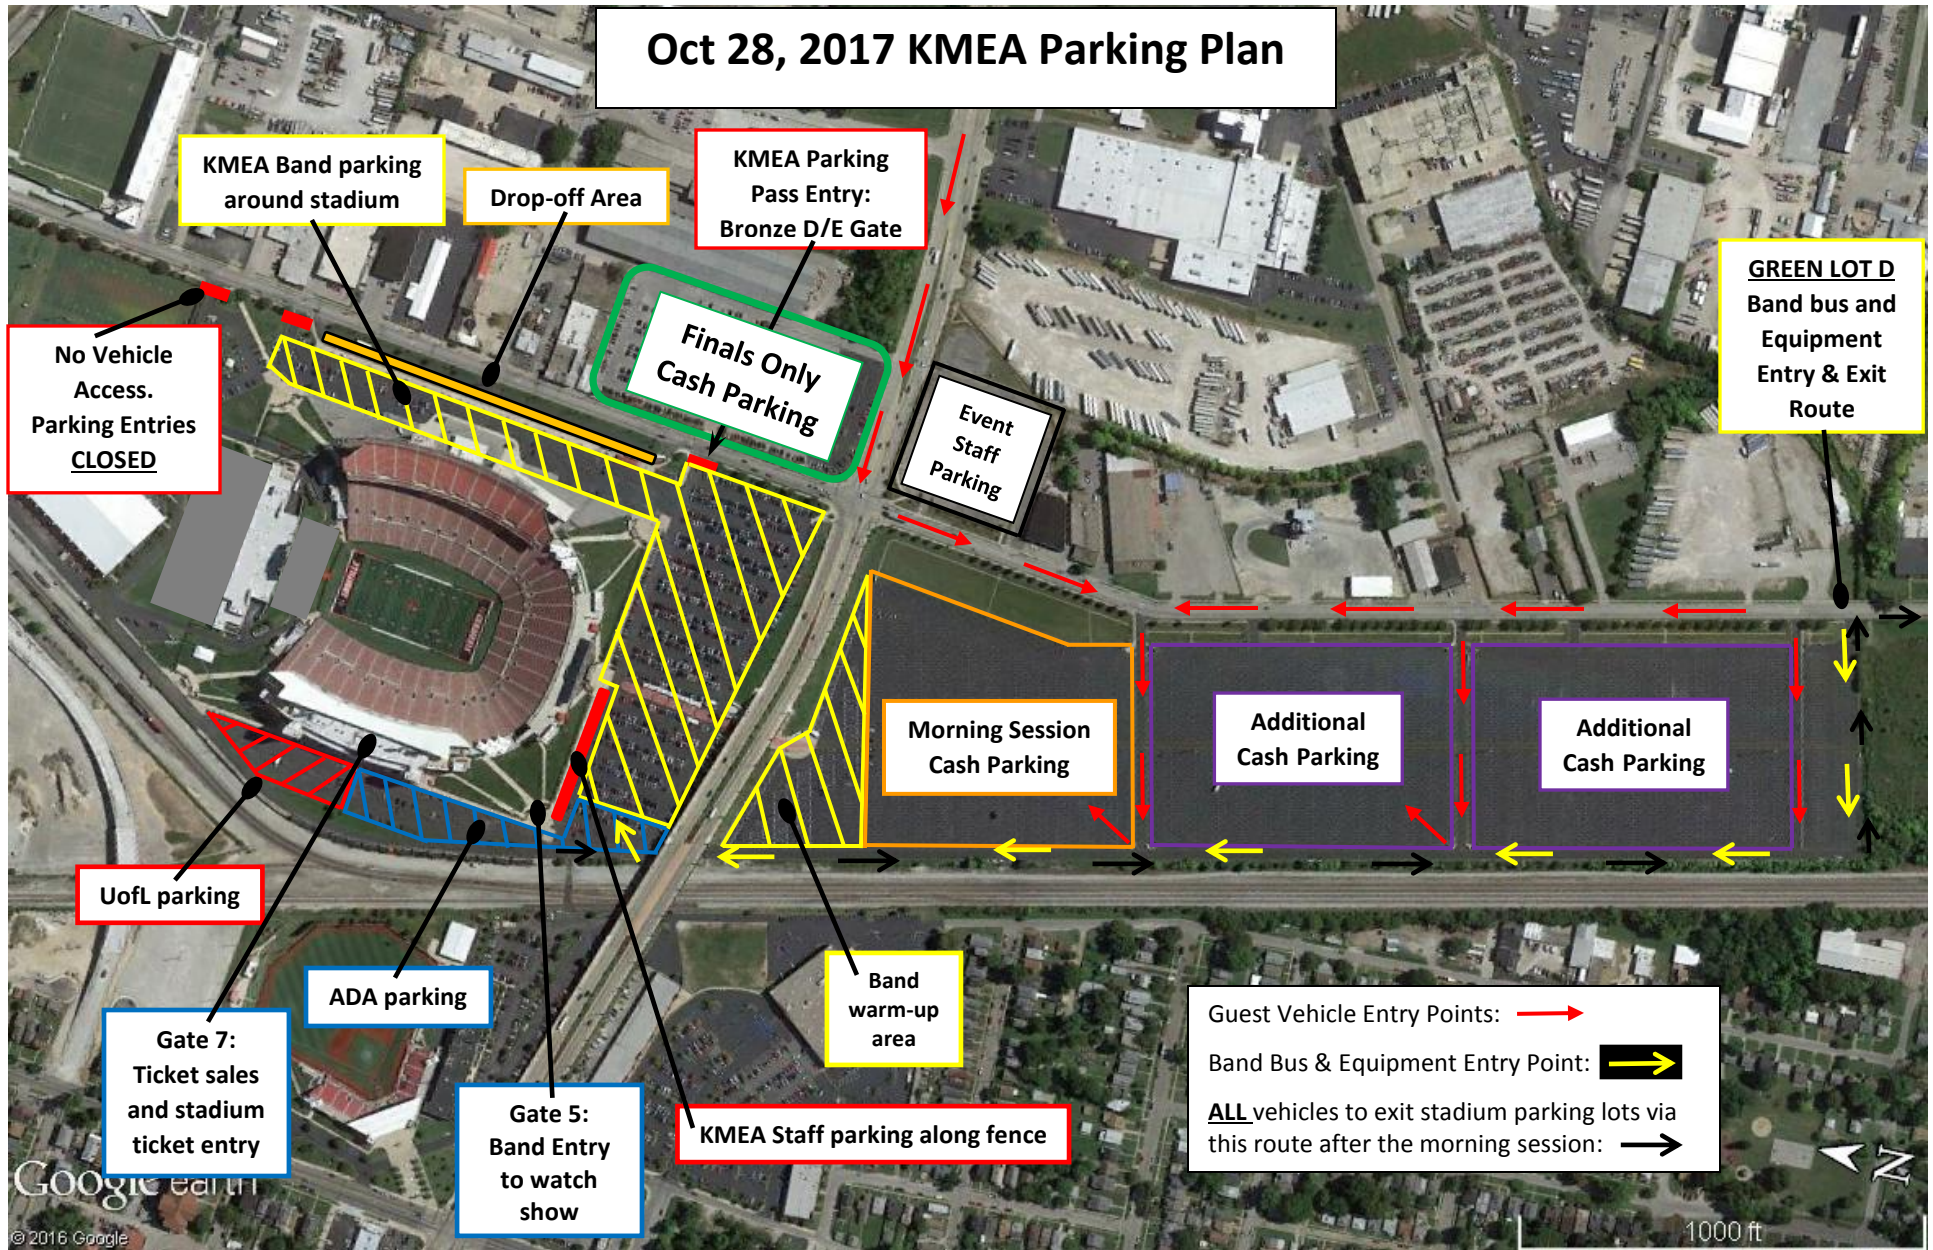

Oct 28, 2017 KMEA Parking Plan

Travel Note:

Guests attending the KMEA 2017 Marching Band events will need to access Papa John's Cardinal Stadium 2 ways:

1. I-65 south to Crittenden Drive to Central Ave to S Floyd Street.
2. 1-264 E/W via the Crittenden Drive exit to Park St. to S. Floyd Street to access the stadium Green Lots.
3. All parking around the stadium will be reserved for ADA parking, the bands and their equipment trucks.